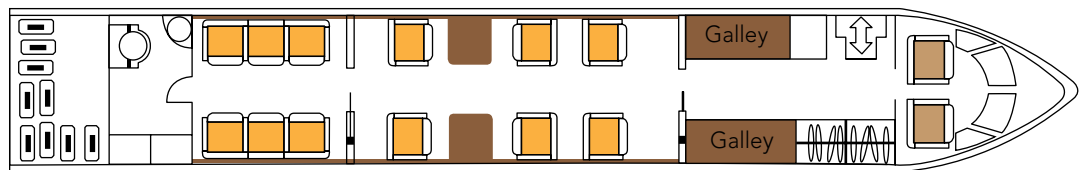

Large Cabin, Intercontinental Range

Performance, Design and Amenities

Certified for worldwide operation, the tasteful refurbished interior of the Gulfstream GIII private jet accommodates up to 12 passengers. This aircraft offers sleeping berths for four passengers. The cabin features an executive lavatory and full-service galley. The inflight amenities include satellite telephone, internet access, WIFI, stereo and monitors.

Performance Design:

Intercontinental Range:	3,880 n.m.; 7 hours at 450 knots
Passenger Capacity:	16
Baggage Capacity:	169 cu. ft. 10 standard cases
Cabin Height:	6 ft. (1.83 m)
Cabin Width:	7.5 ft. (2.29 m)
Cabin Length:	41 ft. (12.50 m)

Amenities:

- Split Cabin for Privacy
- Full-Service Galley
- Satellite Phone
- WIFI Available
- Monitors
- Stereo System with Speakers
- Airshow

Gulfstream GIV-SP, Large Cabin

SOAR Above... Global Air Charters