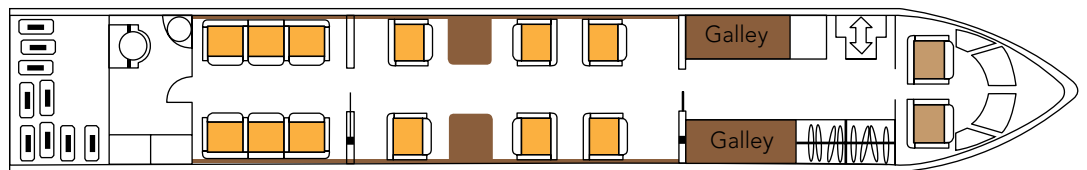

Amenities:

- Split Cabin for Privacy
- Full-Service Galley
- Satellite Phone
- WIFI Available
- Monitors
- Stereo System with Speakers
- Airshow

Global Air Charters
+1 203-375-3500 | Charter@GlobalAirCharters.com | GlobalAirCharters.com