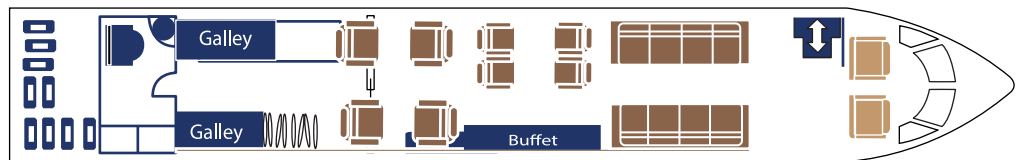

Amenities:

- Full-Service Galley
- Satellite Phone
- WiFi
- Monitors
- Stereo System
- Airshow
- Visa Waiver Carrier