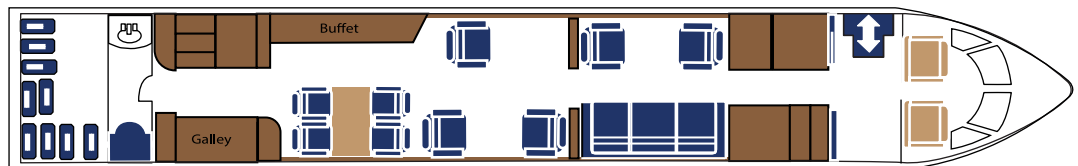

Gulfstream GIV-SP, Executive Cabin

Performance, Design and Amenities

Certified for worldwide operation, Global Air Charters strives to ensure you feel at home wherever you travel. The GIV-SP has 13 seats and offers intercontinental range with a comfortable cabin and a state of the art flight deck. The cabin provides optimum comfort with our spacious couch and leather seats. The GIV-SP includes a full service galley and flight attendant on every flight.

Performance Design:

Intercontinental Range:	3,880 n.m.; 7 hours at 450 knots
Passenger Capacity:	13
Baggage Capacity:	169 cu. ft. 10 standard cases
Cabin Height:	6' 2"
Cabin Width:	7' 3"
Cabin Length:	45' 1"

Amenities:

Ultimate Comfort Seating

Full-Service Galley

Bose Stereo System

Airshow 400

Visa Waiver Carrier

Global Air Charters
+1 203-375-3500 | Charter@GlobalAirCharters.com | GlobalAirCharters.com

Gulfstream is a trademark of Gulfstream Aerospace Corp.
© 2018 Global Air Charters. All rights reserved.
GIV_N44CE v01_053018