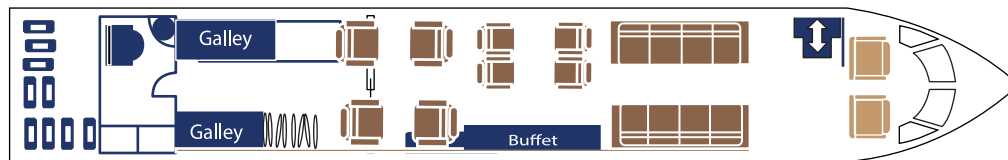

Amenities:

Full-Service Galley

Satellite Phone

WiFi

Monitors

Stereo System

Airshow

Visa Waiver Carrier