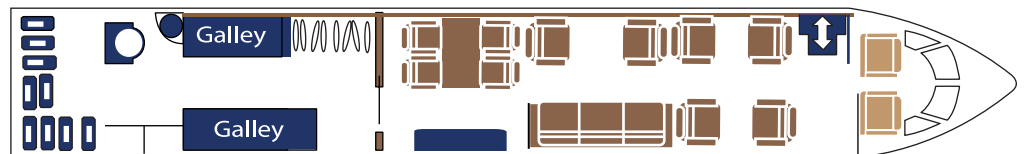

Gulfstream GIV-SP, Executive Cabin

Performance, Design and Amenities

Certified for worldwide operation, Global Air Charters strives to ensure you feel at home wherever you travel. The GIV-SP has 13 seats and offers intercontinental range with a comfortable cabin and a state of the art flight deck. The cabin provides optimum comfort with our spacious couch and leather seats. The GIV-SP includes a full service galley and flight attendant on every flight.

Performance Design:

Intercontinental Range:	3,880 n.m.; 7 hours at 450 knots
Passenger Capacity:	13
Baggage Capacity:	169 cu. ft. 10 standard cases
Cabin Height:	6' 2"
Cabin Width:	7' 3"
Cabin Length:	45' 1"

Amenities:

Ultimate Comfort Seating

Full-Service Galley

Bose Stereo System

Airshow 400

Visa Waiver Carrier

Global Air Charters
+1 203-375-3500 | Charter@GlobalAirCharters.com | GlobalAirCharters.com

Gulfstream is a trademark of Gulfstream Aerospace Corp
© 2018 Global Air Charters. All rights reserved.
GIV_N44CE v01_053018